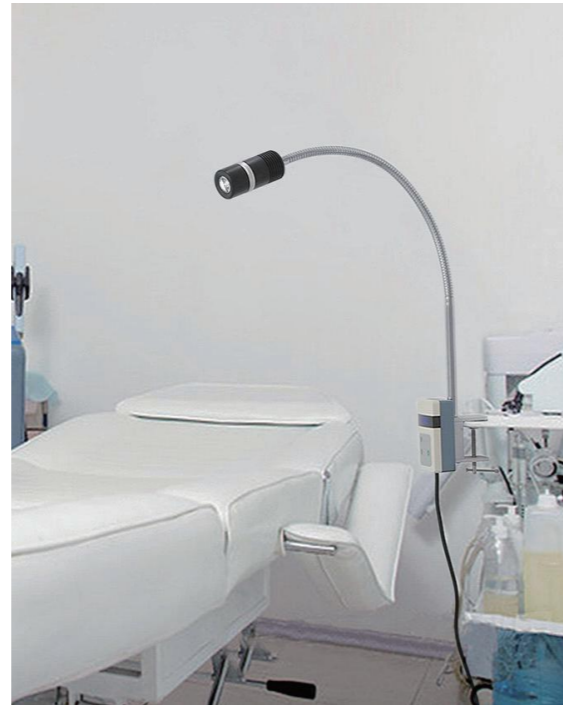

JD1200J

Examination Lights

Gooseneck Arm / Clip On