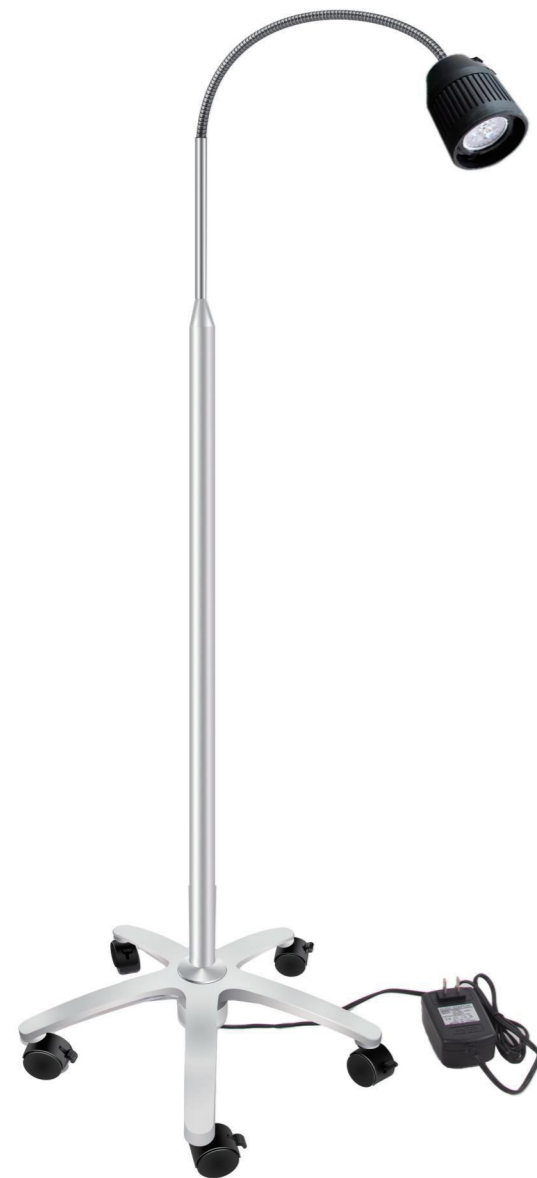

JD1100L

Examination Lights

Gooseneck Arm / Portable

Drawing Dimension Measurement: (mm)

TECHNICAL DATA SHEET

Working Voltage	95-245V, 50/60HZ
Lamp Power	7W
Light Intensity	58,000Lux In Maximum
Light Field Diameter @ 30CM	Φ 2.5-15.5cm
Light Field Diameter @ 50CM	Φ 4-27cm
Light Field Diameter @ 100CM	Φ 7-54cm
Light Source	LED
Color Temperature	4,500 - 5,500K
Color Rendering Index	≥96
LED Life Time	50,000hrs
Number Of Led	1pc
Mounting Type	Portable / 5 wheels with brakes
Stand height Maximum	1760MM
Gooseneck Arm	715MM
Light Head Diameter	110*50MM
Switch On / Off	Foot Pedal
Main Material	Aluminum

JD1000J

Examination Lights

Gooseneck Arm / Portable

TECHNICAL DATA SHEET

Working Voltage	95-245V, 50/60HZ
Lamp Power	18W
Light Intensity	90,000Lux In Maximum (Dimmable)
Light Field Diameter @ 30CM	Φ10cm
Light Field Diameter @ 50CM	Φ19cm
Light Field Diameter @ 100CM	Φ35cm
Light Source	LED
Color temperature	4,500K
Color rendering index	≥92
LED life time	50,000hrs
Number Of led	9pcs
Mounting Type	Portable / 5 wheels with brakes
Stand height Maximum	1,815MM
Gooseneck Arm	570MM
Light Head Diameter	180*180*50MM
Switch On / Off	Control Box
Light Intensity Control	On Lamp Head

JD1500 LED

Examination Lights

Gooseneck Arm / Portable

Drawing Dimension Measurement: (mm)

TECHNICAL DATA SHEET

Working Voltage	95-245V, 50/60HZ
Lamp Power	3W
Light Intensity	30,000Lux In Maximum
Light Field Diameter @ 30CM	Φ 15cm
Light Field Diameter @ 50CM	Φ 22cm
Light Source	LED
Color Temperature	4,500 - 5,500K
Color Rendering Index	≥96
LED Life Time	50,000hrs
Number Of Led	3pcs
Mounting Type	Portable / 5 wheels with brakes
Stand Height Maximum	1765MM
Gooseneck Arm	715MM
Light Head Diameter	100*77MM
Switch On / Off	On Lamp Head
Main Material	Aluminum