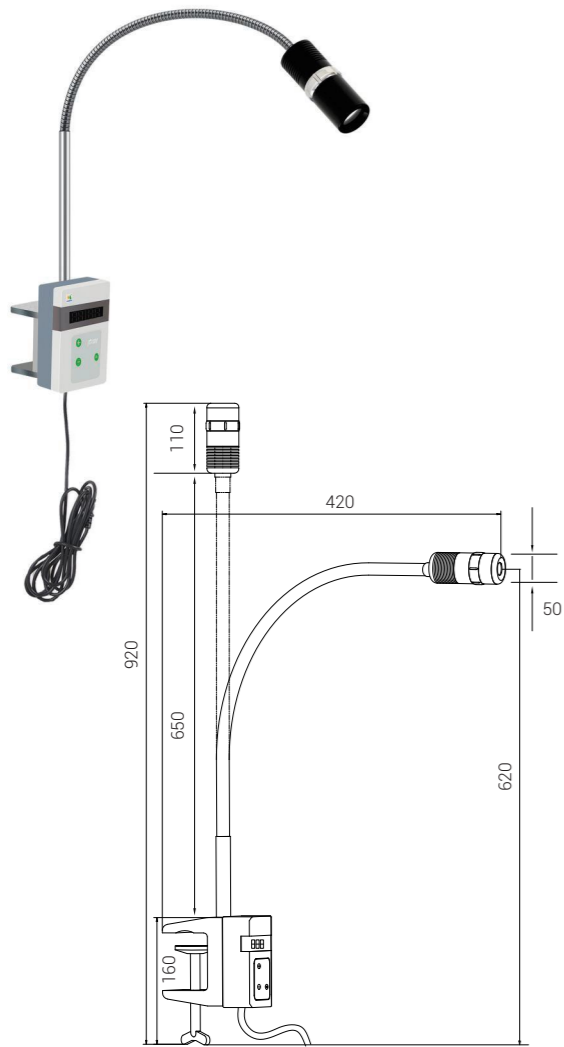

JD1200L

Examination Lights

Gooseneck Arm / Portable

TECHNICAL DATA SHEET

Working Voltage	95-245V, 50/60HZ
Lamp Power	12W
Light Intensity	65,000Lux In Maximum (Dimmable)
Light Field Diameter @ 30CM	Φ 7-17cm
Light Field Diameter @ 50CM	Φ 9-29cm
Light Field Diameter @ 100CM	Φ 5-50cm
Light Source	LED
Color Temperature	4,500 - 5,500K
Color Rendering Index	≥96
LED Life Time	50,000hrs
Number Of Led	1pc
Mounting Type	Portable / 5 wheels with brakes
Stand Height Maximum	1810MM
Gooseneck Arm	680MM
Light Head Diameter	110*50MM
Switch On / Off	Touch Panel
Main Material	Aluminum

JD1600L

Examination Lights

Gooseneck Arm / Portable

TECHNICAL DATA SHEET

Working Voltage	95-245V, 50/60HZ
Lamp Power	15W
Light Intensity	93,000Lux In Maximum (Dimmable)
Light Field Diameter @ 30CM	Φ 7-16cm
Light Field Diameter @ 50CM	Φ 11-27cm
Light Field Diameter @ 100CM	Φ 6.5-28cm
Light Source	LED
Color Temperature	4,500 - 5,500K
Color Rendering Index	≥96
LED Life Time	50,000hrs
Number Of Led	1pc
Mounting Type	Portable / 5 wheels with brakes
Stand Height Maximum	1840MM
Gooseneck Arm	680MM
Light Head Diameter	140*50MM
Switch On / Off	Touch Panel
Main Material	Aluminum

JD1200J

Examination Lights

Gooseneck Arm / Clip On

TECHNICAL DATA SHEET

Working Voltage	95-245V, 50/60HZ
Lamp Power	12W
Light Intensity	65,000Lux In Maximum (Dimmable)
Light Field Diameter @ 30CM	Φ 7-17cm
Light Field Diameter @ 50CM	Φ 9-29cm
Light Field Diameter @ 100CM	Φ 5-50cm
Light Source	LED
Color Temperature	4,500 - 5,500K
Color Rendering Index	≥96
LED Life Time	50,000hrs
Number Of Led	1pc
Mounting Type	Clip On
Stand Height Maximum	920MM
Gooseneck Arm	680MM
Light Head Diameter	110*50MM
Switch On / Off	Touch Panel
Main Material	Aluminum