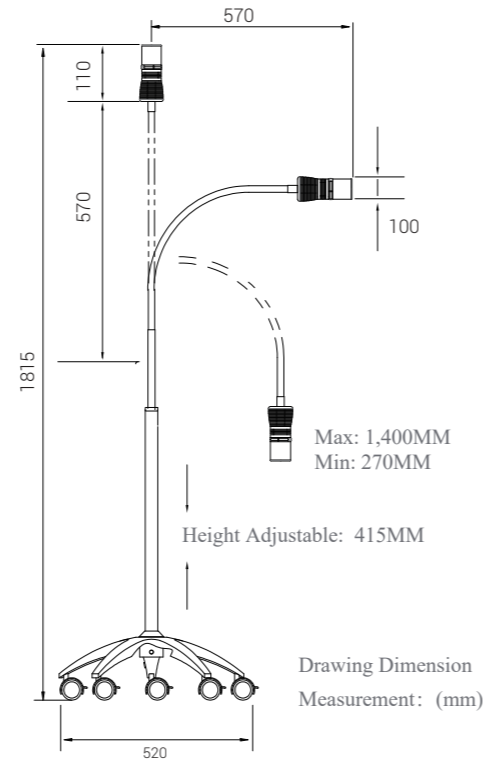

JD1000L NON-DIMMABLE

Examination Lights

Gooseneck Arm / Portable