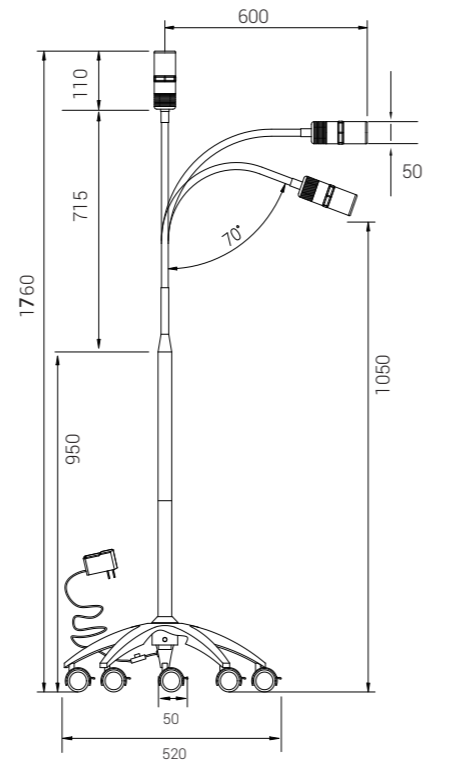

JD1000L DIMMABLE

Examination Lights

Gooseneck Arm / Portable

Optional

TECHNICAL DATA SHEET

Working Voltage	95-245V, 50/60HZ
Lamp Power	15W
Light Intensity At 30CM	90,000Lux Max
Light Intensity At 50CM	60,000Lux Max
Light Intensity At 100CM	30,000Lux Max
Light Field Diameter @ 30CM	Φ 10cm
Light Field Diameter @ 50CM	Φ 19cm
Light Field Diameter @ 100CM	Φ 35cm
LED Quantity	7PCS
Color Temperature	4,300K
Color Rendering Index	≥90
LED Life Span	50,000Hrs
Stand Height Maximum	1,815MM
Gooseneck Arm	570MM
Light Head Diameter	110*100MM
Switch On / Off	Knob Switch / Lamp Head
Main Material	Stainless Steel + Plastic
Heavy Duty Lamp Base	520*520*100MM
5 Castors With Brake	

JD1100L

Examination Lights

Gooseneck Arm / Portable

Drawing Dimension Measurement: (mm)

TECHNICAL DATA SHEET

Working Voltage	95-245V, 50/60HZ
Lamp Power	7W
Light Intensity	58,000Lux In Maximum
Light Field Diameter @ 30CM	Φ 2.5-15.5cm
Light Field Diameter @ 50CM	Φ 4-27cm
Light Field Diameter @ 100CM	Φ 7-54cm
Light Source	LED
Color Temperature	4,500 - 5,500K
Color Rendering Index	≥96
LED Life Time	50,000hrs
Number Of Led	1pc
Mounting Type	Portable / 5 wheels with brakes
Stand height Maximum	1760MM
Gooseneck Arm	715MM
Light Head Diameter	110*50MM
Switch On / Off	Foot Pedal
Main Material	Aluminum

JD1000J

Examination Lights

Gooseneck Arm / Portable

TECHNICAL DATA SHEET

Working Voltage	95-245V, 50/60HZ
Lamp Power	18W
Light Intensity	90,000Lux In Maximum (Dimmable)
Light Field Diameter @ 30CM	Φ10cm
Light Field Diameter @ 50CM	Φ19cm
Light Field Diameter @ 100CM	Φ35cm
Light Source	LED
Color temperature	4,500K
Color rendering index	≥92
LED life time	50,000hrs
Number Of led	9pcs
Mounting Type	Portable / 5 wheels with brakes
Stand height Maximum	1,815MM
Gooseneck Arm	570MM
Light Head Diameter	180*180*50MM
Switch On / Off	Control Box
Light Intensity Control	On Lamp Head