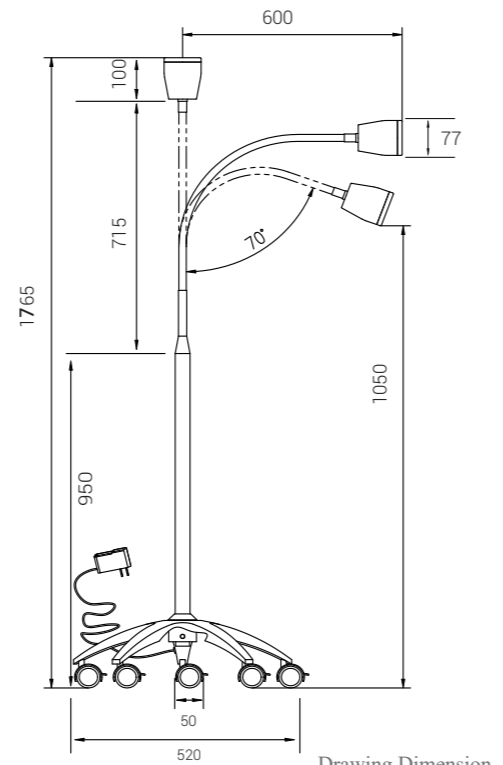

JD1100L

Examination Lights

Gooseneck Arm / Portable

Drawing Dimension Measurement: (mm)

TECHNICAL DATA SHEET

Working Voltage	95-245V, 50/60HZ
Lamp Power	7W
Light Intensity	58,000Lux In Maximum
Light Field Diameter @ 30CM	Φ 2.5-15.5cm
Light Field Diameter @ 50CM	Φ 4-27cm
Light Field Diameter @ 100CM	Φ 7-54cm
Light Source	LED
Color Temperature	4,500 - 5,500K
Color Rendering Index	≥96
LED Life Time	50,000hrs
Number Of Led	1pc
Mounting Type	Portable / 5 wheels with brakes
Stand height Maximum	1760MM
Gooseneck Arm	715MM
Light Head Diameter	110*50MM
Switch On / Off	Foot Pedal
Main Material	Aluminum

JD1000J

Examination Lights

Gooseneck Arm / Portable

TECHNICAL DATA SHEET

Working Voltage	95-245V, 50/60HZ
Lamp Power	18W
Light Intensity	90,000Lux In Maximum (Dimmable)
Light Field Diameter @ 30CM	Φ10cm
Light Field Diameter @ 50CM	Φ19cm
Light Field Diameter @ 100CM	Φ35cm
Light Source	LED
Color temperature	4,500K
Color rendering index	≥92
LED life time	50,000hrs
Number Of led	9pcs
Mounting Type	Portable / 5 wheels with brakes
Stand height Maximum	1,815MM
Gooseneck Arm	570MM
Light Head Diameter	180*180*50MM
Switch On / Off	Control Box
Light Intensity Control	On Lamp Head

JD1500 LED

Examination Lights

Gooseneck Arm / Portable

Drawing Dimension Measurement: (mm)

TECHNICAL DATA SHEET

Working Voltage	95-245V, 50/60HZ
Lamp Power	3W
Light Intensity	30,000Lux In Maximum
Light Field Diameter @ 30CM	Φ 15cm
Light Field Diameter @ 50CM	Φ 22cm
Light Source	LED
Color Temperature	4,500 - 5,500K
Color Rendering Index	≥96
LED Life Time	50,000hrs
Number Of Led	3pcs
Mounting Type	Portable / 5 wheels with brakes
Stand Height Maximum	1765MM
Gooseneck Arm	715MM
Light Head Diameter	100*77MM
Switch On / Off	On Lamp Head
Main Material	Aluminum