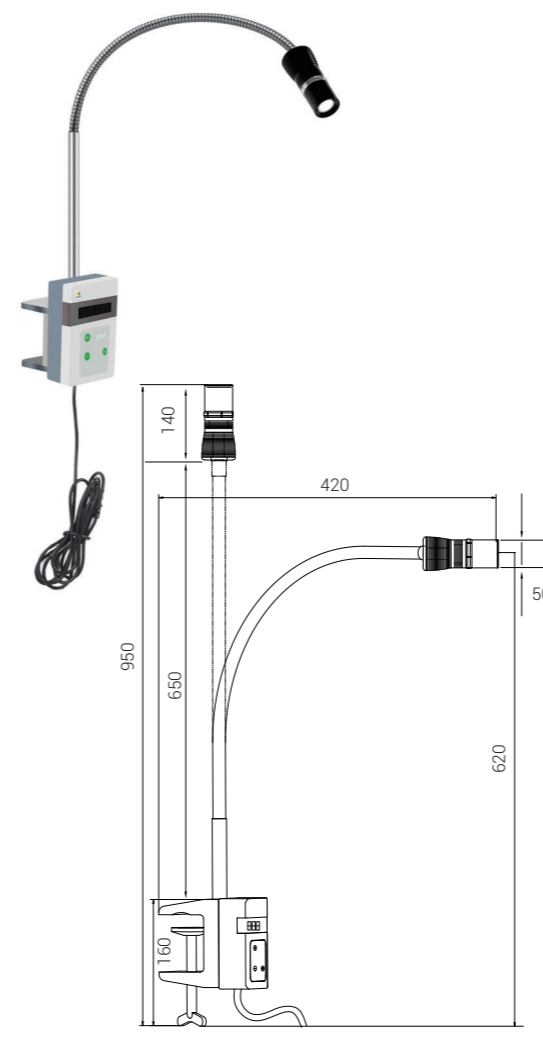

JD1600L

Examination Lights

Gooseneck Arm / Portable

TECHNICAL DATA SHEET

Working Voltage	95-245V, 50/60HZ
Lamp Power	15W
Light Intensity	93,000Lux In Maximum (Dimmable)
Light Field Diameter @ 30CM	Φ 7-16cm
Light Field Diameter @ 50CM	Φ 11-27cm
Light Field Diameter @ 100CM	Φ 6.5-28cm
Light Source	LED
Color Temperature	4,500 - 5,500K
Color Rendering Index	≥96
LED Life Time	50,000hrs
Number Of Led	1pc
Mounting Type	Portable / 5 wheels with brakes
Stand Height Maximum	1840MM
Gooseneck Arm	680MM
Light Head Diameter	140*50MM
Switch On / Off	Touch Panel
Main Material	Aluminum

JD1200J

Examination Lights

Gooseneck Arm / Clip On

TECHNICAL DATA SHEET

Working Voltage	95-245V, 50/60HZ
Lamp Power	12W
Light Intensity	65,000Lux In Maximum (Dimmable)
Light Field Diameter @ 30CM	Φ 7-17cm
Light Field Diameter @ 50CM	Φ 9-29cm
Light Field Diameter @ 100CM	Φ 5-50cm
Light Source	LED
Color Temperature	4,500 - 5,500K
Color Rendering Index	≥96
LED Life Time	50,000hrs
Number Of Led	1pc
Mounting Type	Clip On
Stand Height Maximum	920MM
Gooseneck Arm	680MM
Light Head Diameter	110*50MM
Switch On / Off	Touch Panel
Main Material	Aluminum

Drawing Dimension Measurement: (mm)

JD1600J

Examination Lights

Gooseneck Arm / Clip On

TECHNICAL DATA SHEET

Working Voltage	95-245V, 50/60HZ
Lamp Power	15W
Light Intensity	93,000Lux In Maximum (Dimmable)
Light Field Diameter @ 30CM	Φ 7-16cm
Light Field Diameter @ 50CM	Φ 11-27cm
Light Field Diameter @ 100CM	Φ 6.5-28cm
Light Source	LED
Color Temperature	4,500 - 5,500K
Color Rendering Index	≥96
LED Life Time	50,000hrs
Number Of Led	1pc
Mounting Type	Clip On
Stand Height Maximum	950MM
Gooseneck Arm	680MM
Light Head Diameter	140*50MM
Switch On / Off	Touch Panel
Main Material	Aluminum

Drawing Dimension Measurement: (mm)