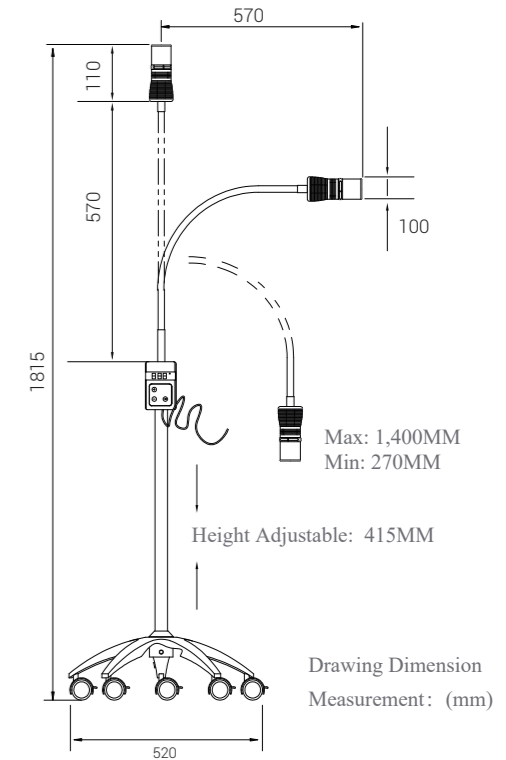

JD1000L DIMMABLE

Examination Lights

Gooseneck Arm / Portable

Optional