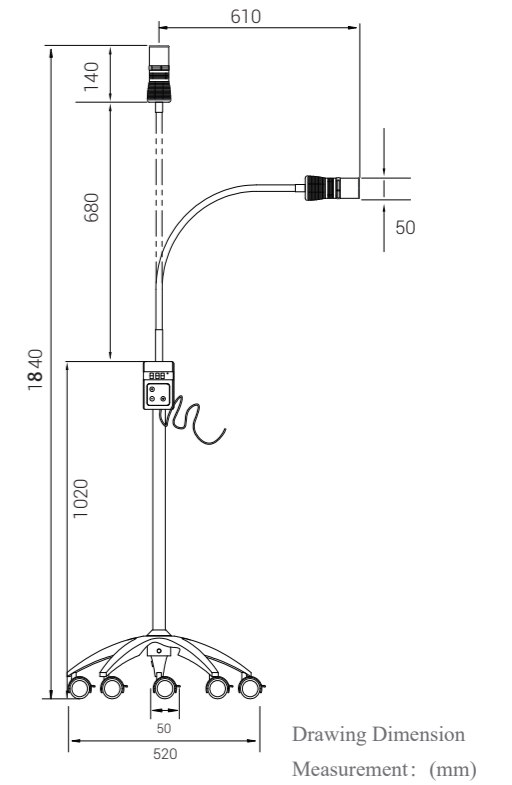

JD1500 HALOGEN

Examination Lights

Gooseneck Arm / Portable

Drawing Dimension Measurement: (mm)

TECHNICAL DATA SHEET

Working Voltage	95-245V, 50/60HZ
Lamp Power	35W
Light Intensity	35,000Lux In Maximum
Light Field Diameter @ 30CM	Φ 22cm
Light Field Diameter @ 50CM	Φ 32cm
Light Source	Halogen
Color Temperature	3,250K - 3.600K
Color Rendering Index	≥98
Bulb Life Time	2,500hrs
Number Of Halogen Bulb	1pc Standard, 1pc Spare Part
Mounting Type	Portable / 5 wheels with brakes
Stand Height Maximum	1765MM
Gooseneck Arm	715MM
Light Head Diameter	100*77MM
Switch On / Off	On Lamp Head
Main Material	Aluminum

JD1200L

Examination Lights

Gooseneck Arm / Portable

TECHNICAL DATA SHEET

Working Voltage	95-245V, 50/60HZ
Lamp Power	12W
Light Intensity	65,000Lux In Maximum (Dimmable)
Light Field Diameter @ 30CM	Φ 7-17cm
Light Field Diameter @ 50CM	Φ 9-29cm
Light Field Diameter @ 100CM	Φ 5-50cm
Light Source	LED
Color Temperature	4,500 - 5,500K
Color Rendering Index	≥96
LED Life Time	50,000hrs
Number Of Led	1pc
Mounting Type	Portable / 5 wheels with brakes
Stand Height Maximum	1810MM
Gooseneck Arm	680MM
Light Head Diameter	110*50MM
Switch On / Off	Touch Panel
Main Material	Aluminum

JD1600L

Examination Lights

Gooseneck Arm / Portable

TECHNICAL DATA SHEET

Working Voltage	95-245V, 50/60HZ
Lamp Power	15W
Light Intensity	93,000Lux In Maximum (Dimmable)
Light Field Diameter @ 30CM	Φ 7-16cm
Light Field Diameter @ 50CM	Φ 11-27cm
Light Field Diameter @ 100CM	Φ 6.5-28cm
Light Source	LED
Color Temperature	4,500 - 5,500K
Color Rendering Index	≥96
LED Life Time	50,000hrs
Number Of Led	1pc
Mounting Type	Portable / 5 wheels with brakes
Stand Height Maximum	1840MM
Gooseneck Arm	680MM
Light Head Diameter	140*50MM
Switch On / Off	Touch Panel
Main Material	Aluminum