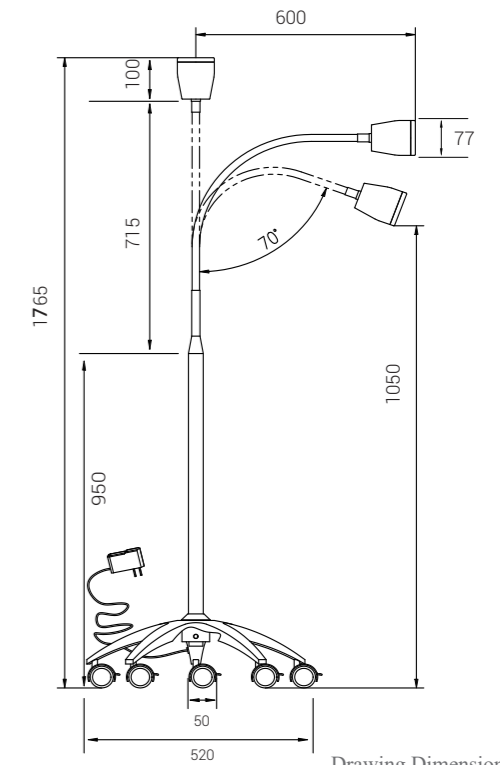

JD1000J

Examination Lights

Gooseneck Arm / Portable

TECHNICAL DATA SHEET

Working Voltage	95-245V, 50/60HZ
Lamp Power	18W
Light Intensity	90,000Lux In Maximum (Dimmable)
Light Field Diameter @ 30CM	Φ10cm
Light Field Diameter @ 50CM	Φ19cm
Light Field Diameter @ 100CM	Φ35cm
Light Source	LED
Color temperature	4,500K
Color rendering index	≥92
LED life time	50,000hrs
Number Of led	9pcs
Mounting Type	Portable / 5 wheels with brakes
Stand height Maximum	1,815MM
Gooseneck Arm	570MM
Light Head Diameter	180*180*50MM
Switch On / Off	Control Box
Light Intensity Control	On Lamp Head

JD1500 LED

Examination Lights

Gooseneck Arm / Portable

Drawing Dimension Measurement: (mm)

TECHNICAL DATA SHEET

Working Voltage	95-245V, 50/60HZ
Lamp Power	3W
Light Intensity	30,000Lux In Maximum
Light Field Diameter @ 30CM	Φ 15cm
Light Field Diameter @ 50CM	Φ 22cm
Light Source	LED
Color Temperature	4,500 - 5,500K
Color Rendering Index	≥96
LED Life Time	50,000hrs
Number Of Led	3pcs
Mounting Type	Portable / 5 wheels with brakes
Stand Height Maximum	1765MM
Gooseneck Arm	715MM
Light Head Diameter	100*77MM
Switch On / Off	On Lamp Head
Main Material	Aluminum

JD1500 HALOGEN

Examination Lights

Gooseneck Arm / Portable

Drawing Dimension Measurement: (mm)

TECHNICAL DATA SHEET

Working Voltage	95-245V, 50/60HZ
Lamp Power	35W
Light Intensity	35,000Lux In Maximum
Light Field Diameter @ 30CM	Φ 22cm
Light Field Diameter @ 50CM	Φ 32cm
Light Source	Halogen
Color Temperature	3,250K - 3.600K
Color Rendering Index	≥98
Bulb Life Time	2,500hrs
Number Of Halogen Bulb	1pc Standard, 1pc Spare Part
Mounting Type	Portable / 5 wheels with brakes
Stand Height Maximum	1765MM
Gooseneck Arm	715MM
Light Head Diameter	100*77MM
Switch On / Off	On Lamp Head
Main Material	Aluminum