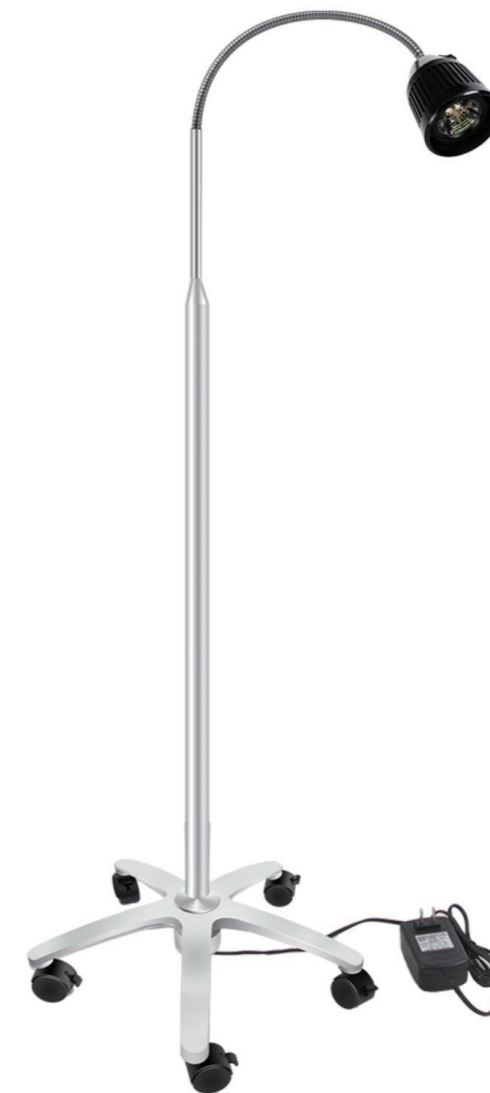

JD1000J

Examination Lights

Gooseneck Arm / Portable

TECHNICAL DATA SHEET

Working Voltage	95-245V, 50/60HZ
Lamp Power	18W
Light Intensity	90,000Lux In Maximum (Dimmable)
Light Field Diameter @ 30CM	Φ10cm
Light Field Diameter @ 50CM	Φ19cm
Light Field Diameter @ 100CM	Φ35cm
Light Source	LED
Color temperature	4,500K
Color rendering index	≥92
LED life time	50,000hrs
Number Of led	9pcs
Mounting Type	Portable / 5 wheels with brakes
Stand height Maximum	1,815MM
Gooseneck Arm	570MM
Light Head Diameter	180*180*50MM
Switch On / Off	Control Box
Light Intensity Control	On Lamp Head

JD1500 LED

Examination Lights

Gooseneck Arm / Portable

Drawing Dimension Measurement: (mm)

TECHNICAL DATA SHEET

Working Voltage	95-245V, 50/60HZ
Lamp Power	3W
Light Intensity	30,000Lux In Maximum
Light Field Diameter @ 30CM	Φ 15cm
Light Field Diameter @ 50CM	Φ 22cm
Light Source	LED
Color Temperature	4,500 - 5,500K
Color Rendering Index	≥96
LED Life Time	50,000hrs
Number Of Led	3pcs
Mounting Type	Portable / 5 wheels with brakes
Stand Height Maximum	1765MM
Gooseneck Arm	715MM
Light Head Diameter	100*77MM
Switch On / Off	On Lamp Head
Main Material	Aluminum

JD1500 HALOGEN

Examination Lights

Gooseneck Arm / Portable

Drawing Dimension Measurement: (mm)

TECHNICAL DATA SHEET

Working Voltage	95-245V, 50/60HZ
Lamp Power	35W
Light Intensity	35,000Lux In Maximum
Light Field Diameter @ 30CM	Φ 22cm
Light Field Diameter @ 50CM	Φ 32cm
Light Source	Halogen
Color Temperature	3,250K - 3.600K
Color Rendering Index	≥98
Bulb Life Time	2,500hrs
Number Of Halogen Bulb	1pc Standard, 1pc Spare Part
Mounting Type	Portable / 5 wheels with brakes
Stand Height Maximum	1765MM
Gooseneck Arm	715MM
Light Head Diameter	100*77MM
Switch On / Off	On Lamp Head
Main Material	Aluminum