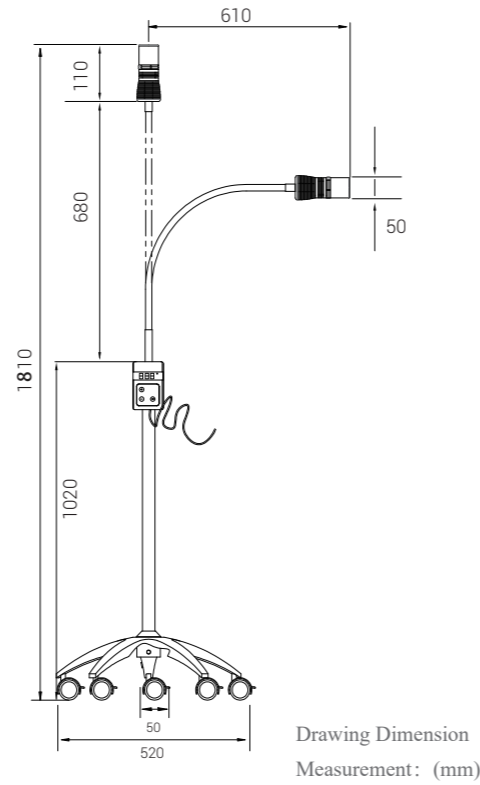

JD1500 LED

Examination Lights

Gooseneck Arm / Portable

Drawing Dimension Measurement: (mm)

TECHNICAL DATA SHEET

Working Voltage	95-245V, 50/60HZ
Lamp Power	3W
Light Intensity	30,000Lux In Maximum
Light Field Diameter @ 30CM	Φ 15cm
Light Field Diameter @ 50CM	Φ 22cm
Light Source	LED
Color Temperature	4,500 - 5,500K
Color Rendering Index	≥96
LED Life Time	50,000hrs
Number Of Led	3pcs
Mounting Type	Portable / 5 wheels with brakes
Stand Height Maximum	1765MM
Gooseneck Arm	715MM
Light Head Diameter	100*77MM
Switch On / Off	On Lamp Head
Main Material	Aluminum

JD1500 HALOGEN

Examination Lights

Gooseneck Arm / Portable

Drawing Dimension Measurement: (mm)

TECHNICAL DATA SHEET

Working Voltage	95-245V, 50/60HZ
Lamp Power	35W
Light Intensity	35,000Lux In Maximum
Light Field Diameter @ 30CM	Φ 22cm
Light Field Diameter @ 50CM	Φ 32cm
Light Source	Halogen
Color Temperature	3,250K - 3.600K
Color Rendering Index	≥98
Bulb Life Time	2,500hrs
Number Of Halogen Bulb	1pc Standard, 1pc Spare Part
Mounting Type	Portable / 5 wheels with brakes
Stand Height Maximum	1765MM
Gooseneck Arm	715MM
Light Head Diameter	100*77MM
Switch On / Off	On Lamp Head
Main Material	Aluminum

JD1200L

Examination Lights

Gooseneck Arm / Portable

TECHNICAL DATA SHEET

Working Voltage	95-245V, 50/60HZ
Lamp Power	12W
Light Intensity	65,000Lux In Maximum (Dimmable)
Light Field Diameter @ 30CM	Φ 7-17cm
Light Field Diameter @ 50CM	Φ 9-29cm
Light Field Diameter @ 100CM	Φ 5-50cm
Light Source	LED
Color Temperature	4,500 - 5,500K
Color Rendering Index	≥96
LED Life Time	50,000hrs
Number Of Led	1pc
Mounting Type	Portable / 5 wheels with brakes
Stand Height Maximum	1810MM
Gooseneck Arm	680MM
Light Head Diameter	110*50MM
Switch On / Off	Touch Panel
Main Material	Aluminum

Drawing Dimension Measurement: (mm)