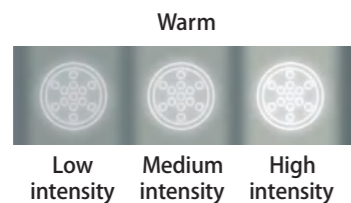

JD2600 5W LED Headlight

Balanced fit Brighter shine

Brighter

- Up to 45,000Lux
- Available in cool (4,800K) color temperature
- Brightness intensity settings to choose
- Spot size diameter adjustable

Longer lasting

Brighter

- Up to 65,000Lux
- Available in cool (4,800K) color temperature
- Brightness intensity settings to choose

JD2300 7w LED Surgical headlight specifications:

Light source	LED refractive technology
Light Intensity (MAX)	Up To 65,000LUX
Color temperature	4,300 - 4,800K
Illumination Spot size (D = Φ200MM)	Adjustable From 10MM - 45MM
Illumination Spot size (D = Φ300MM)	Adjustable From 10MM - 75MM
Illumination Spot size (D = Φ500MM)	Adjustable From 20MM - 130MM
Headlight housing	Aluminum
Headlight weight	193g (With 1pc Battery)
Headband material	ABS ratchet adjustability; antimicrobial protection on pads
LED Bulb Life Time	50,000hrs +
Battery type	Rechargeable lithium-ion (charger included)
Battery Life	5-12HRS
Battery charge time	0% life: 4 hours 50% life: 2 hours
Standard Packing	2pcs Battery + 1pc USB Charger + 1pc Aluminum Box
Color Rendering Index	> 93
Magnification Glasses Optional	2.5X, 3.0X, 3.5X

Longer lasting

- 5- to 12-hour run time
- 4-hour charge time (0% life)
- 2-hour charge time (50% life)

Warm White

Low intensity Medium intensity High intensity

MF JD2900 3W LED Headlight

Balanced fit
Brighter shine

Brighter

- Up to 45,000Lux
- Available in Warm (4,800K) color temperature
- Brightness intensity settings to choose

Longer lasting

- 5- to 12-hour run time
- 4-hour charge time (0% life)
- 2-hour charge time (50% life)