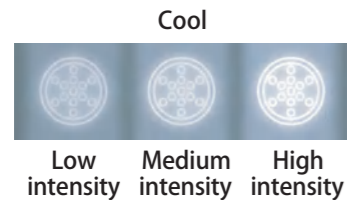

Longer lasting

- 5- to 12-hour run time
- 4-hour charge time (0% life)
- 2-hour charge time (50% life)