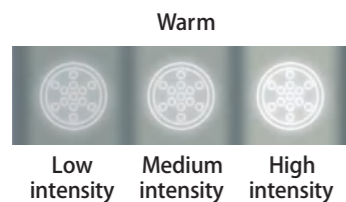

Longer lasting

- 5- to 10-hour run time
- 4-hour charge time (0% life)
- 2-hour charge time (50% life)

Cool

Low intensity Medium intensity High intensity

Specifications:

Light source	LED refractive technology
Light Intensity (MAX)	Up to 198,000LUX
Color temperature	5,500-6,500K
Illumination Spot size (D = Φ420MM)	Adjustable From 12MM - 80MM
Headlight weight	185g
Headlight materials	ABS plastic + leather
LED Bulb Life Time	50,000hrs +
Battery type	Rechargeable lithium battery
Battery Life	5-12HRS
Battery charge time	4 hours
Standard Packing	1pc Battery + 1pc Charger + 1pc Aluminum box

JD2600 5W LED Headlight

Balanced fit Brighter shine

Brighter

- Up to 45,000Lux
- Available in cool (4,800K) color temperature
- Brightness intensity settings to choose
- Spot size diameter adjustable

Longer lasting

- 5- to 12-hour run time
- 4-hour charge time (0% life)
- 2-hour charge time (50% life)

JD2600 5W LED Surgical headlight specifications:

Light source	LED refractive technology
Light Intensity (MAX)	Up To 50,000LUX
Color temperature	4,300 - 4,800K
Illumination spot size (D = Φ200MM)	Adjustable From 10-78MM
Illumination Spot size (D = Φ300MM)	Adjustable From 18-102MM
Illumination Spot size (D = Φ500MM)	Adjustable From 35-180MM
Headlight housing	Aluminum
Headlight weight	403g (With 1pc Battery)
Headband material	ABS ratchet adjustability; antimicrobial protection on pads
LED Bulb Life Time	50,000hrs +
Battery type	Rechargeable lithium-ion (charger included)
Battery Life	5-12HRS
Battery charge time	0% life: 4 hours 50% life: 2 hours
Standard Packing	2pcs Battery + 1pc USB Charger + 1pc Aluminum Box
Color Rendering Index	> 93
Magnification Glasses Optional	2.5X, 3.0X, 3.5X, 4.0X, 5.0X , 6.0X