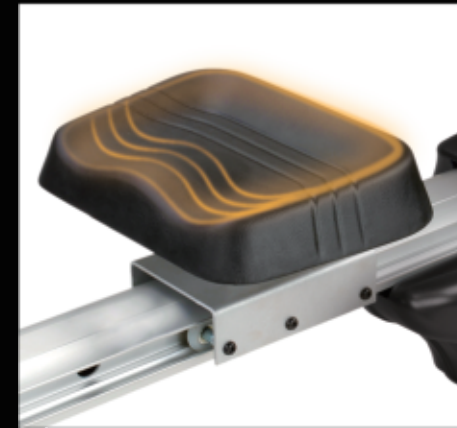

NEW HFS9500

ROWER PRO

TRAIN TO MEET YOUR GOALS

HFS9500 Rower Pro is featured exceptional quality and design. Combined with EMS and air resistance system it produces minimal noise compared with other rowers on the market while rowing.

- Built-in heart rate receiver for monitoring your exercise condition
- Large footpads give you a safe and comfortable exercise experience
- EMS system provides an especially smooth motion
- Built with heavy-gauge steel allows you to maintain rowing machine all year long.
- More options on the console, Smart - 10.1" TFT LCD or Standard - 9" LCD display