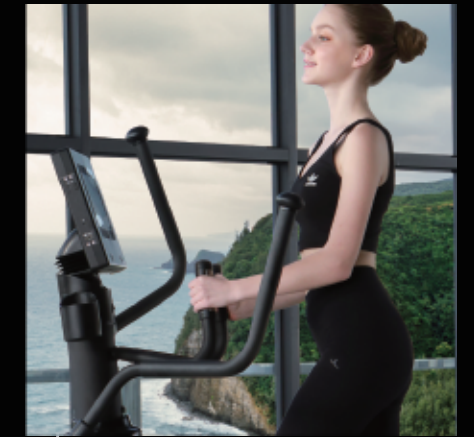

Convenience Sensor

Contact heart rate grips for tracking your heart rate and try to keep it within your target zone to achieve the most efficient workouts.

A Nature Moving Path

Imitating the walking and running motions while minimizing fatigue. In the total body workout with dual action handlebars to foot pedaling mimics the body's true movement for proper fit.

Small Q-Factor

The low Q-Factor design eliminates unnecessary stress on the hips and lower back, ensuring a comfort workout.

- Multi-position hand grips for added-variety
- 19-inch nature moving stride length
- Ideal-positioning pedal provides a smooth and comfortable workout
- Integrated wireless heart rate transmitter
- Compatible with Smart Console – the most innovative health technology in the industry