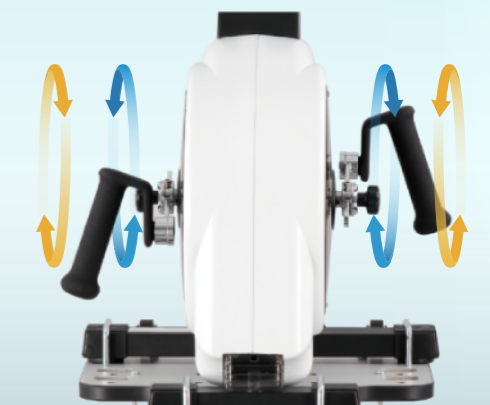

Bi-Directional Exercise

Allows the user exercise in both the forward and reverse directions to train the difference muscle group and enhance coordination.