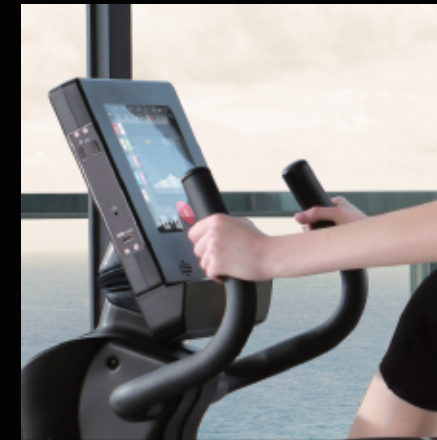

HFS9200

RECUMBENT BIKE PRO

A HEALTHY CHOICE

Looking for a low-impact workout, recumbent bike is the perfect solution to a healthier you. Our free adjustable seat system, combined with exceptional lumbar support, helps you find the most comfortable riding position for workout.

Easy-Grip Handlebars

Features horns shape with anti-slip surface handlebar grips for comfort and enhanced ergonomics.