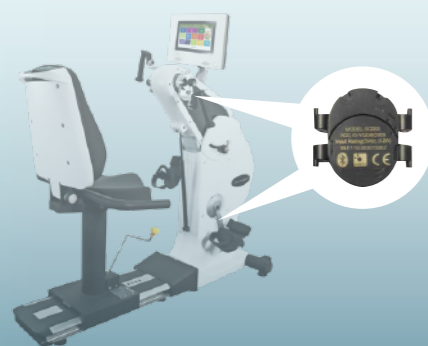

USER ADVANTAGES

EN957

- Coordination
- Cardio
- Strength

TOTAL BODY TRAINER PRO

HFS7009

*Optional with BT module

With Independent Bi-Directional Upper Body ergometer and Lower Body recumbent bike all-in-one for a total body solution is the most versatile rehabilitation product.

Fully Removable for Wheelchair Accessibility

Removable seat for wheelchair access meets the specific needs.

Direct Wheelchair Access

Removable seat for wheelchair access meets the specific needs.

Standard Accessory : Bluetooth Sensors