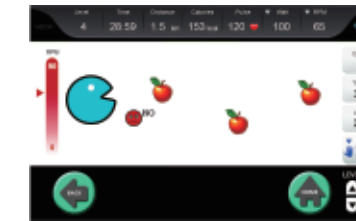

HOME PAGE

STEP 1 START SCREEN DISPLAY THE EXERCISE BODY PORTION

STEP 2 INTENSITY LEVEL

STEP 3 EVALUATION BASE

STEP 4 START

STEP 5 EVALUATION RESULT

GAME

STRESS RELIEF