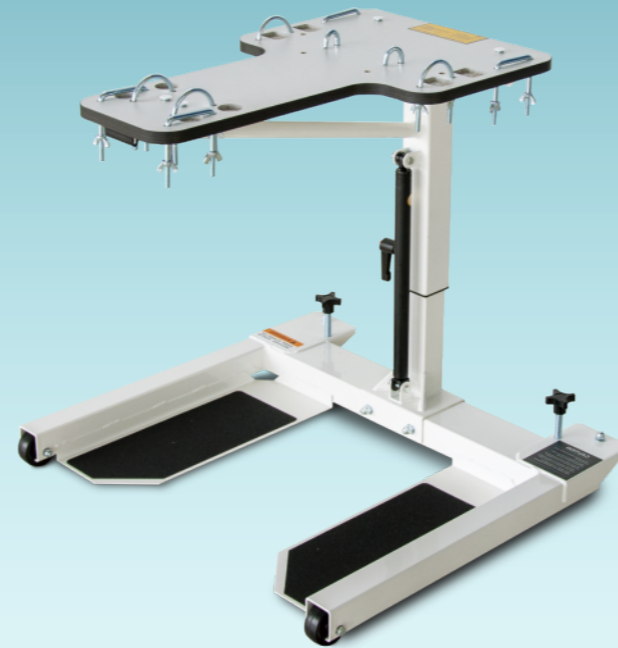

HFS5050 TX

We offer a specific-made UBE table with electric remote or hydraulic height adjustment that is approved for use with the HFS5050.

PRODUCT FEATURES

- Linear actuator operation system
- With quiet actuator design
- Compatible with other UBE products
- Commercial casters for easy mobility
- Wheelchair access