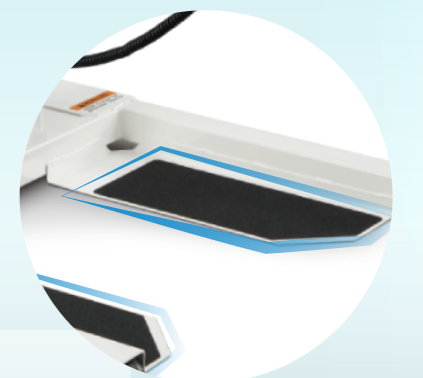

Anti-Slip Mat Design

Keeping the wheelchair safe from slipping.

SPEC

CONTENT