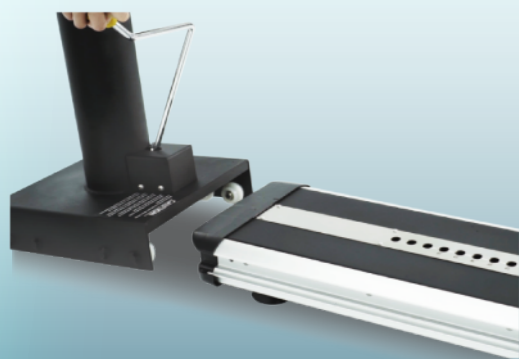

Fully Removable for Wheelchair Access

Simply slide the seat off from the rail for wheelchair access.