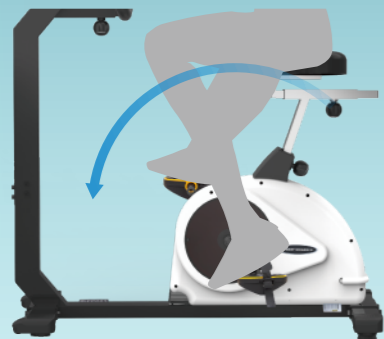

USER ADVANTAGES

- Coordination
- Cardio
- Strength

FITNESS BIKE

HFS5007

*Optional with BT module

With integrated resistance-based concentric training system GB5007 Ergo Bike helps to aid in the physical rehabilitation after an injury. The step-through frame design makes it easy to get on and off among seniors and starters.