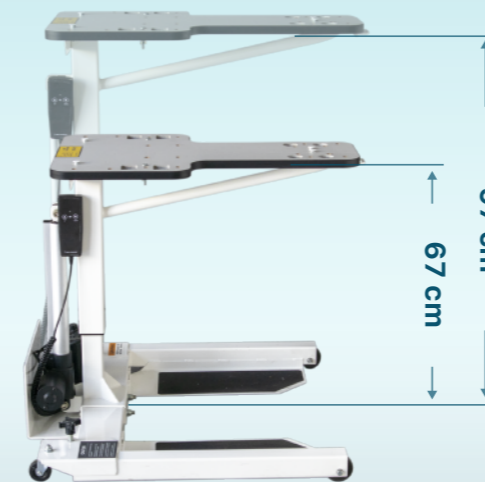

Height Adjustment

Allowing you to adjust a comfort height for a more enjoyable experience.