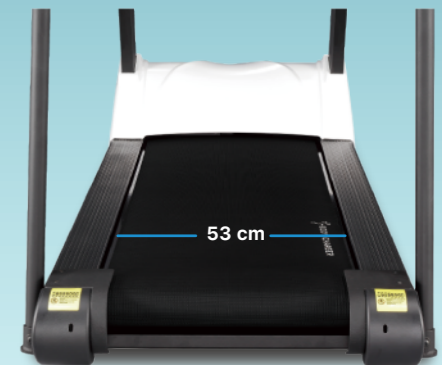

Elevation Level from 0 to 15%

Up to 15% power elevation to work different muscle groups.

Wide Entry and Accessible for Wheelchair

Giving the limited mobility users to easy get into the treadmill for running easily.