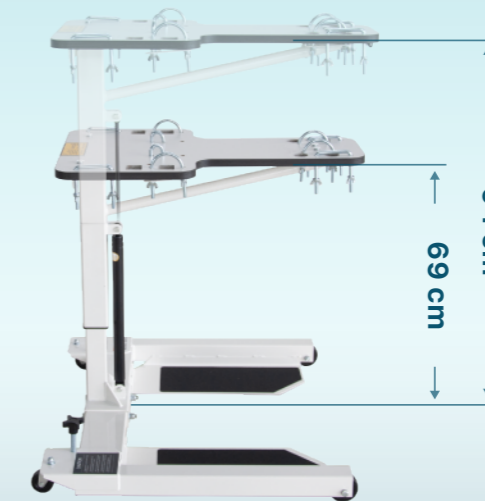

USER ADVANTAGES

Direct Wheelchair Access

Removable seat for wheelchair access meets the specific needs.

Height Adjustment

Allowing you to adjust a comfort height for a more enjoyable experience.

Stabilizer Lock Kits

SEAT COLLECTIONS

Providing great customer service will satisfy both you and your targets there is multiple choice for seat selection.

STANDARD SEAT

Available for Active Series standard specs.

- 20" Oversized width range
- 360° Swivel design for therapist's assistance
- 3 Levels/ 12° Reclining adjustment
- Removable for wheelchair access
- High quality upholstery for comfort and durability.
- Curve seatback with lumbar support can reduce the pressure of sitting.
- 226 kg/ 500 lbs. user weight capacity