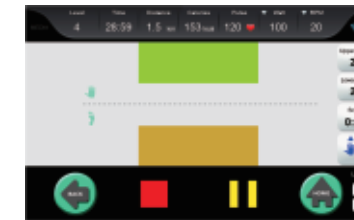

COGNITIVE TRAINING