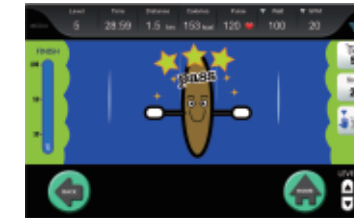

MUSCULAR ENDURANCE