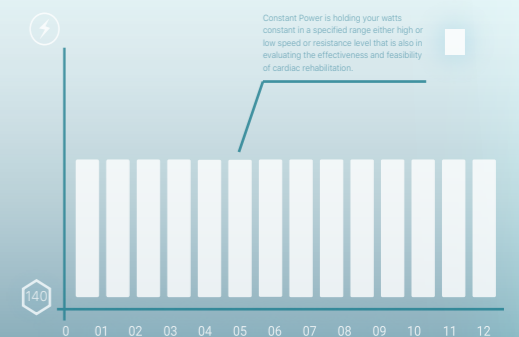

Constant Power

Holding your watts constant that is feasibility of cardiac rehabilitation and help you build muscle mass in your lower body.