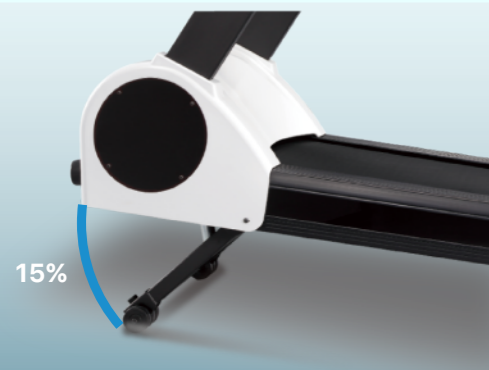

8x16 Dot-Matrix LED Console

Dual-Emergency Stop System

Passive emergency stops enable you or therapist stop training immediately prior to feel dizzy or exhausted.

Low Step-on Height

16.5 cm / 6.25" step-on height for easy accessibility.