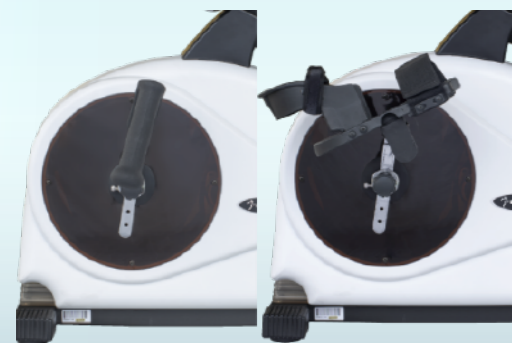

Smart Console (10.1" TFT LCD)

Standard Console (9" LCD)

Choose Your Console

Versatile Rotating Length

The independent radius length admitted the stronger leg/ hand can affect the weaker to contribute a balance and coordination, that is vital to helping regain after a stroke or rehabilitation.