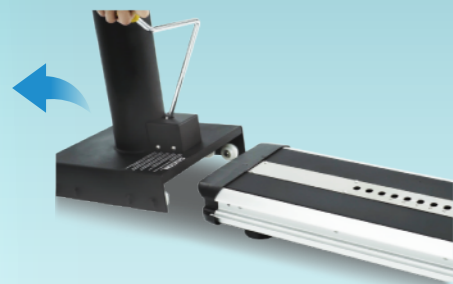

Fully Removable for Wheelchair Accessibility

Removable seat for wheelchair access meets the specific needs.

Direct Wheelchair Access

Removable seat for wheelchair access meets the specific needs.

Standard Accessory : Bluetooth Sensors