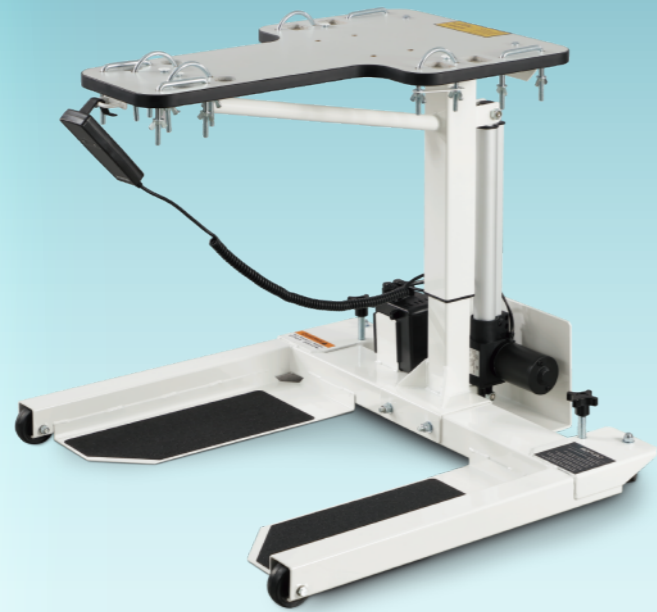

MOTORIZED UBE TABLE

HFS5050 MX