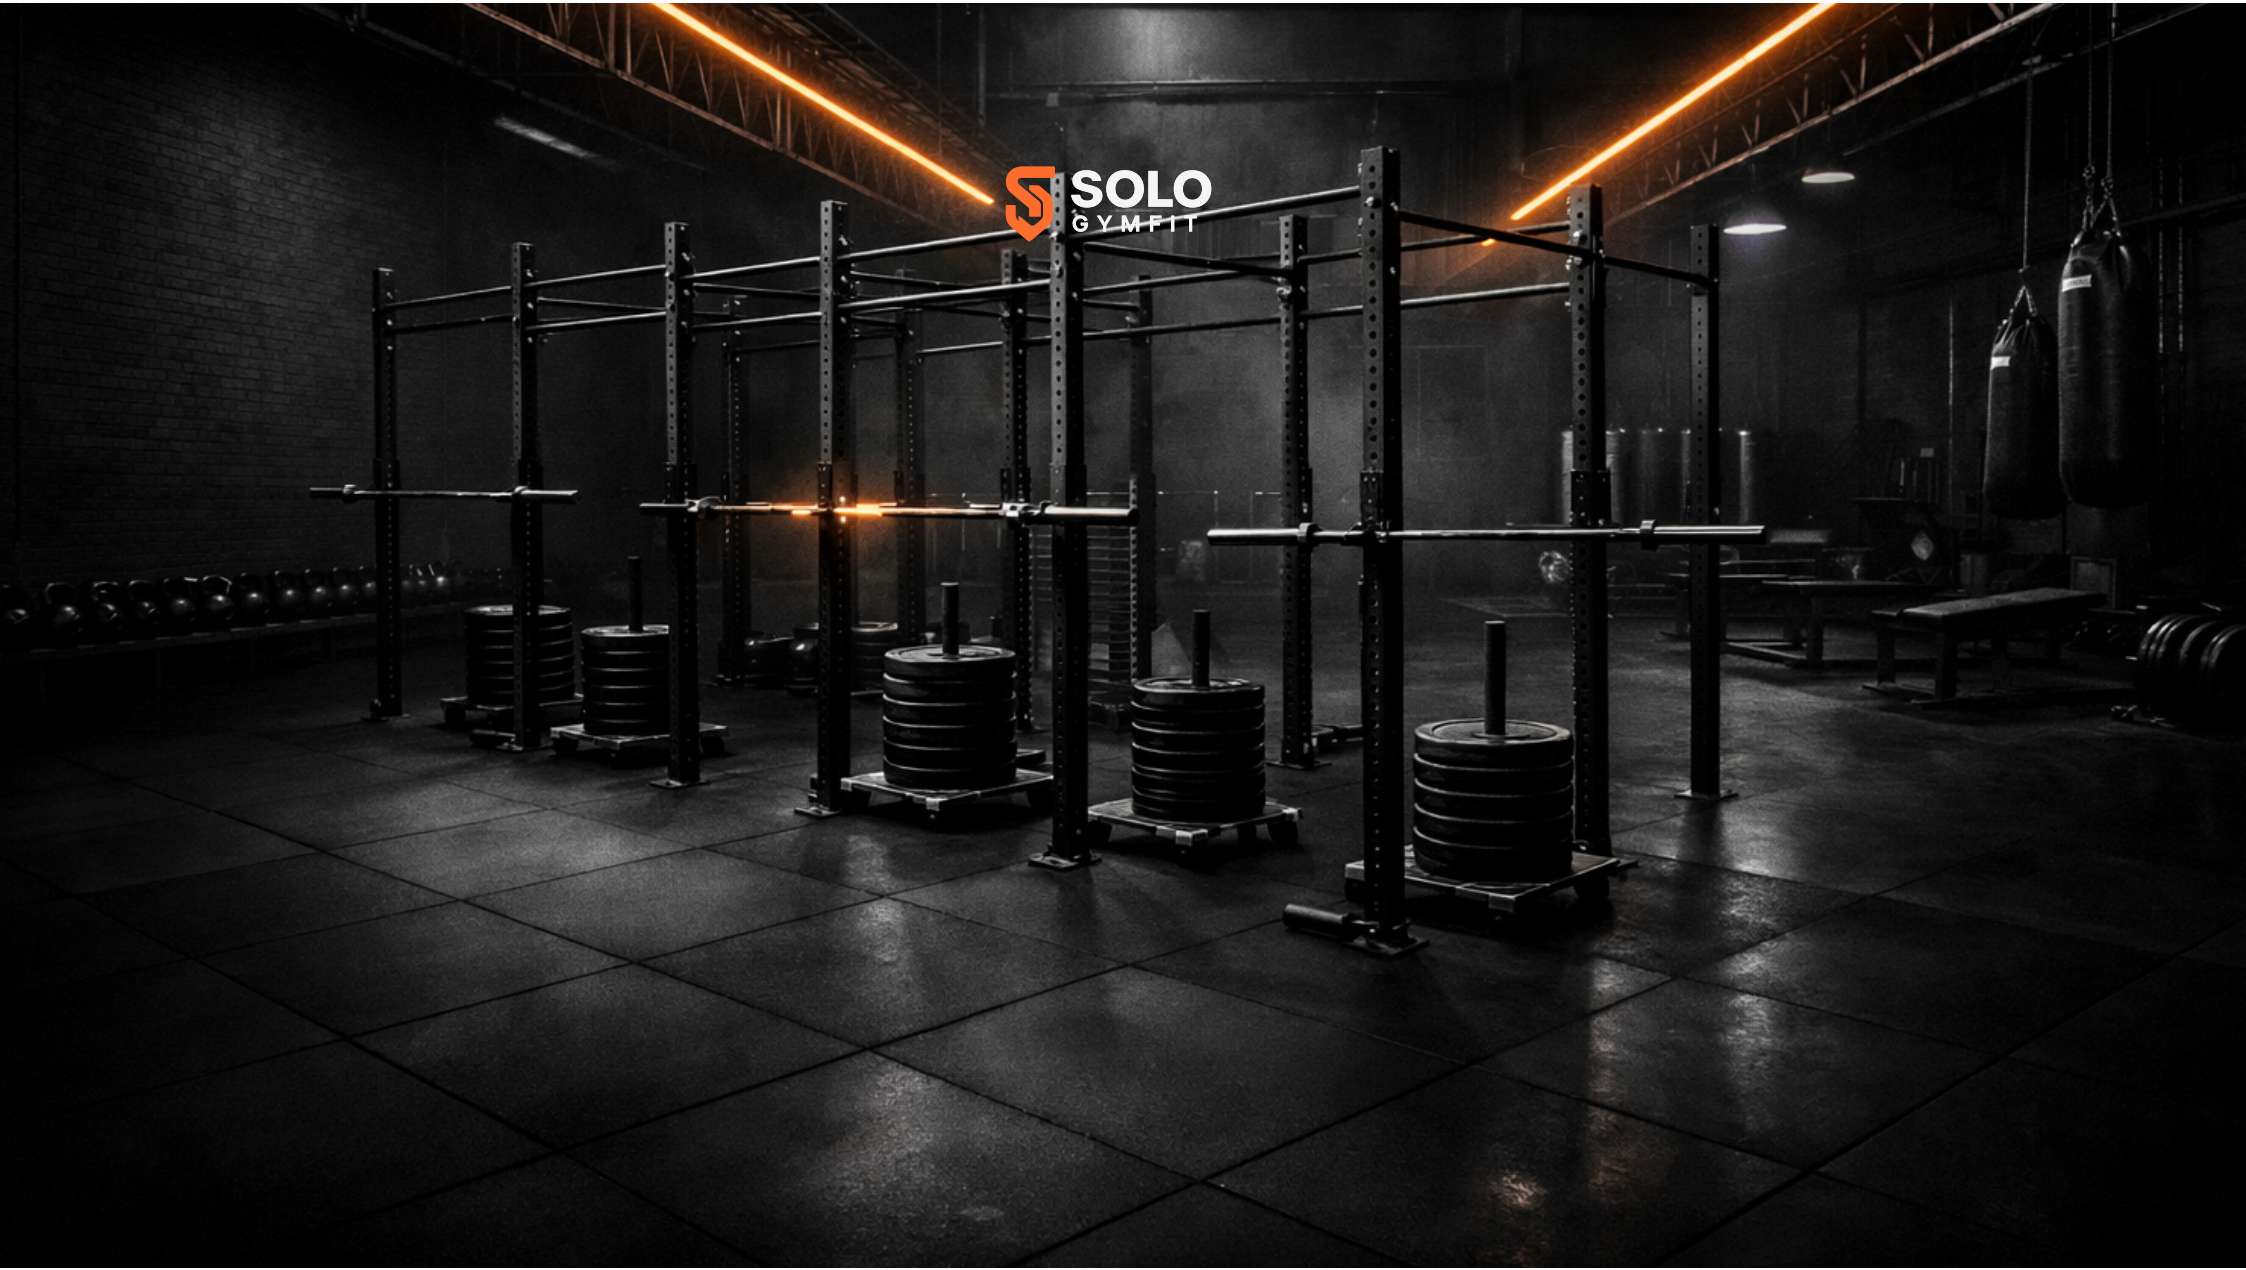

The logo for SOLO GYM FIT features a stylized orange 'S' icon to the left of the text. The word 'SOLO' is in a large, bold, white sans-serif font, and 'GYM FIT' is in a smaller, white sans-serif font directly below it.

SOLO
GYM FIT