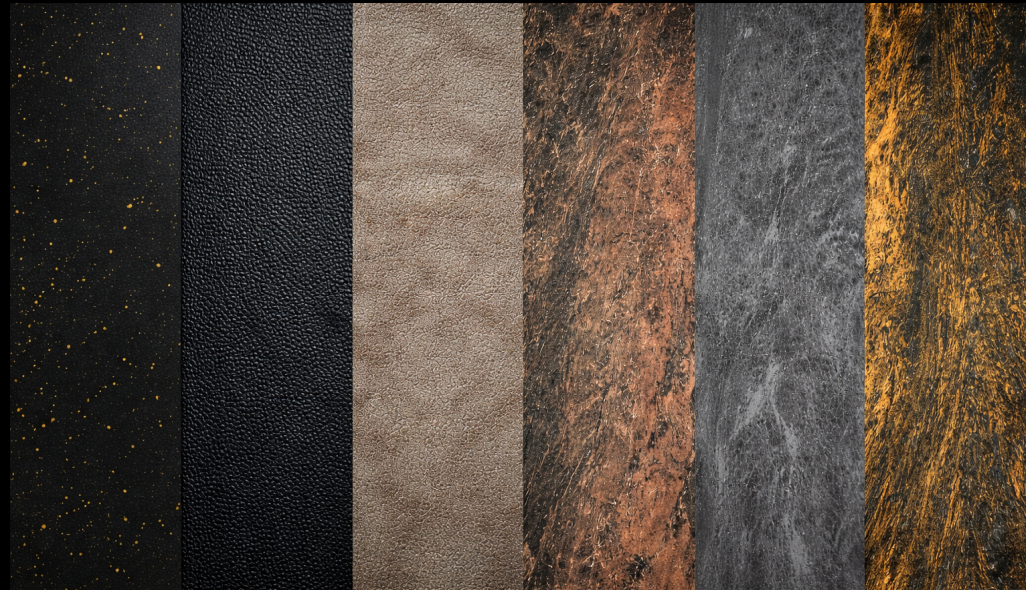

SOLO EIDOS | Colours

STELLUM

STEEL

RISE

SHELTER

HONOR

EMBER