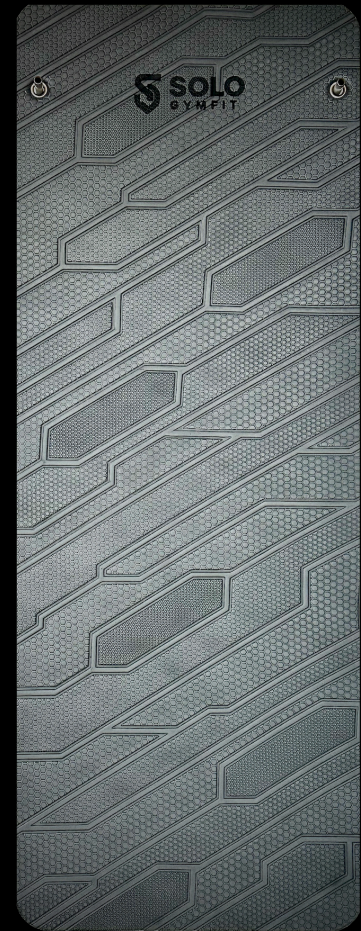

STORM (Grey)