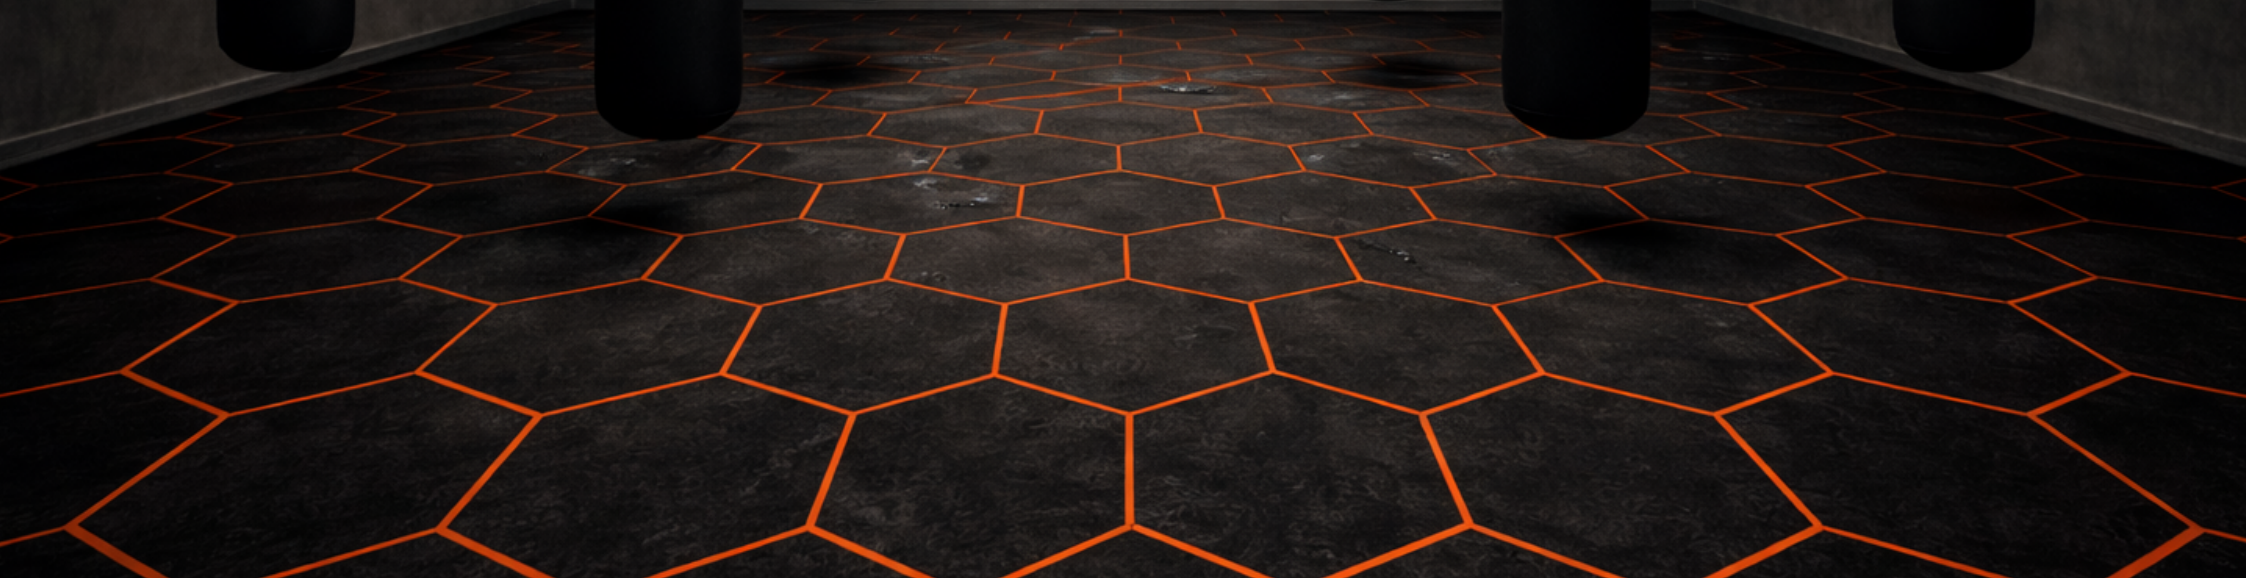

SOLO
GYM FIT