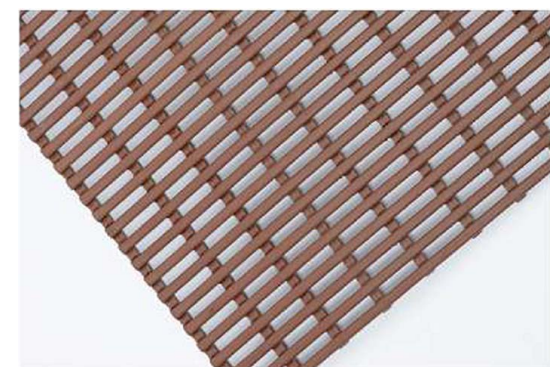

The new **PVC-free EHA mats** made of Themolast® set new standards in the field of flooring mats for use in wet areas. Thanks to their high temperature resistance as well as pleasant and warm haptic features these PVC-free EHA mats are the first-choice product also for use in saunas. The mats are robust, hygienic, and cleaned using customary cleaning methods; since they are highly elastic they can be easily handled.

Areas of use:

Swimming pools, therapeutic baths, changing rooms, saunas, health and resort facilities, hospitals etc.

Available in the following colors: