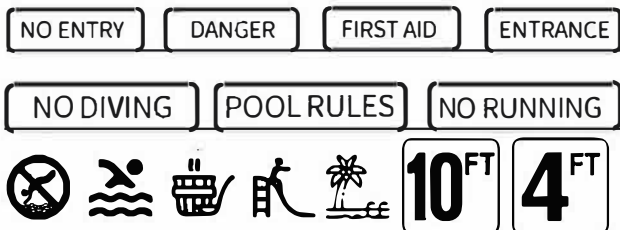

Areas of use:

Swimming pools, therapeutic baths, changing rooms, saunas, health and resort facilities, hospitals etc.

Available in the following colors:

blue

ivory

grey

brown

More technical data you find [here](#).

A VOTRE SERVICE DEPUIS 1995

EHA-SIGNS

EHA signs are made of a special acrylic material and are UV-resistant.

EHA signs have a material thickness of 1.6 mm and a temperature-resistant up to 80 ° Celsius.

They are suitable for indoor and outdoor use. Available standard sizes are 400 x 100, 600 x 100 and 200x200mm. Other sizes are possible on request.

Examples:

Available in the following colors:

Other colors possible on request.

A VOTRE SERVICE DEPUIS 1995

SWIMMING POOL

Safety and precision for professional aquatic environments. Certified slip-resistance.