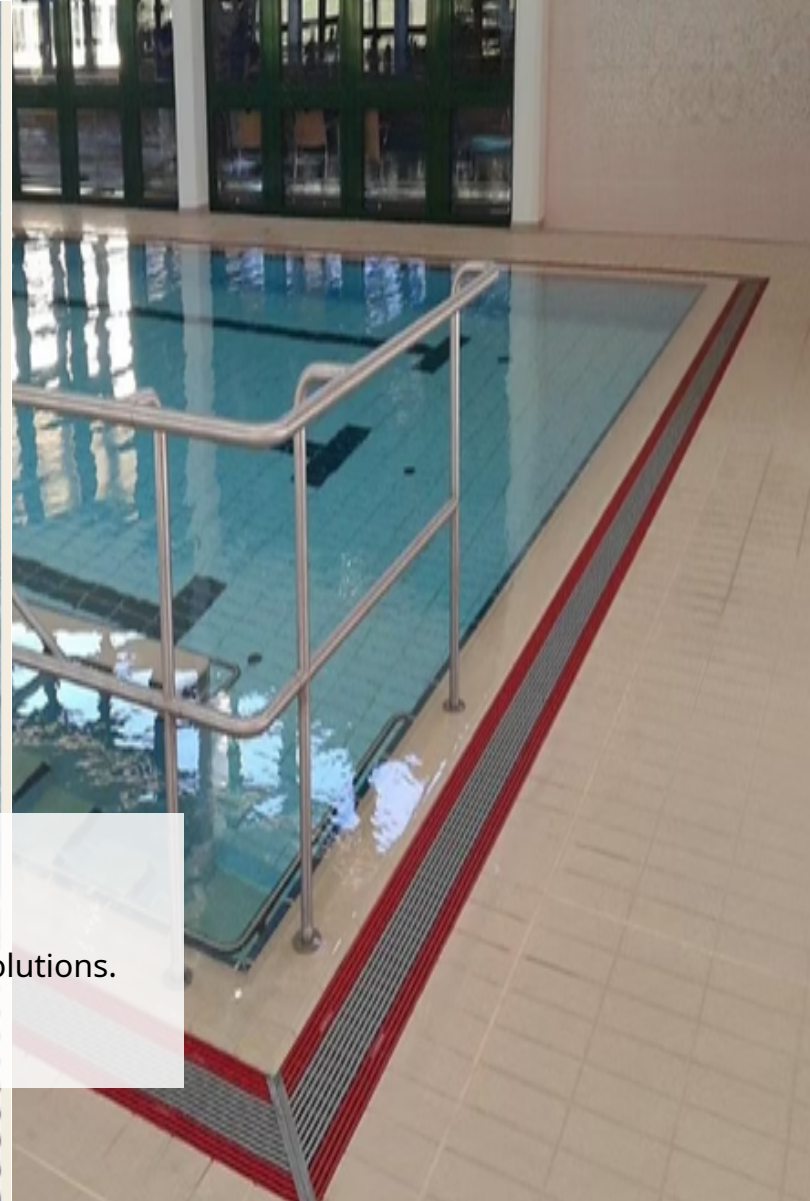

Examples:

Available in the following colors:

Other colors possible on request.

A VOTRE SERVICE DEPUIS 1995

SWIMMING POOL

Safety and precision for professional aquatic environments. Certified slip-resistance.

A VOTRE SERVICE DEPUIS 1995

WELLNESS & SAUNA

High-temperature resistant PVC-free solutions.
Comfort and hygiene combined.

A VOTRE SERVICE DEPUIS 1995

CONTACT

HFS Group

Route de Taillepied 44

1095 Lutry